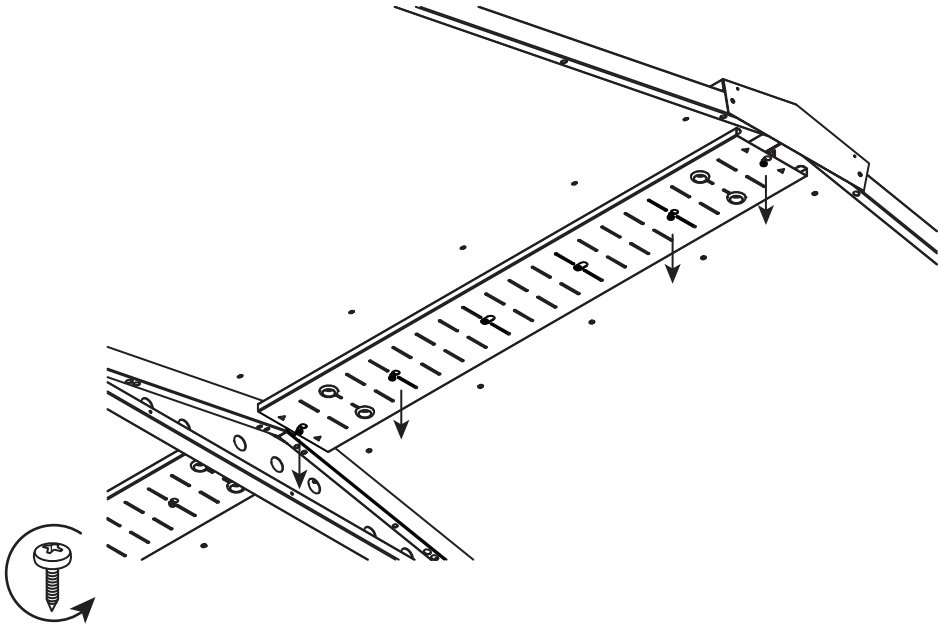

LIGHT GANTRY

COMPATIBILITY: Gladiator and Garrison Only.
CAPACITY: 1 per bay.

TOOLS REQUIRED
Power driver POSI-DRIV screwdriver.

CABLE
GROMMET
ZCOMPPLAS180
x4

1! FIT CABLE GROMMETS
ONTO THE ROOF PLATE

2! ALIGN ROOF PLATE TO CEILING, WITH THE ARROW
MARKERS POINTING TOWARDS THE FRONT OF THE SHED

3! PARTIALLY LOOSEN
4 ALIGNING SCREWS

4! HOOK THE ROOF PLATE KEYHOLES
OVER THE 4 LOOSEN SCREWS & RETIGHTEN