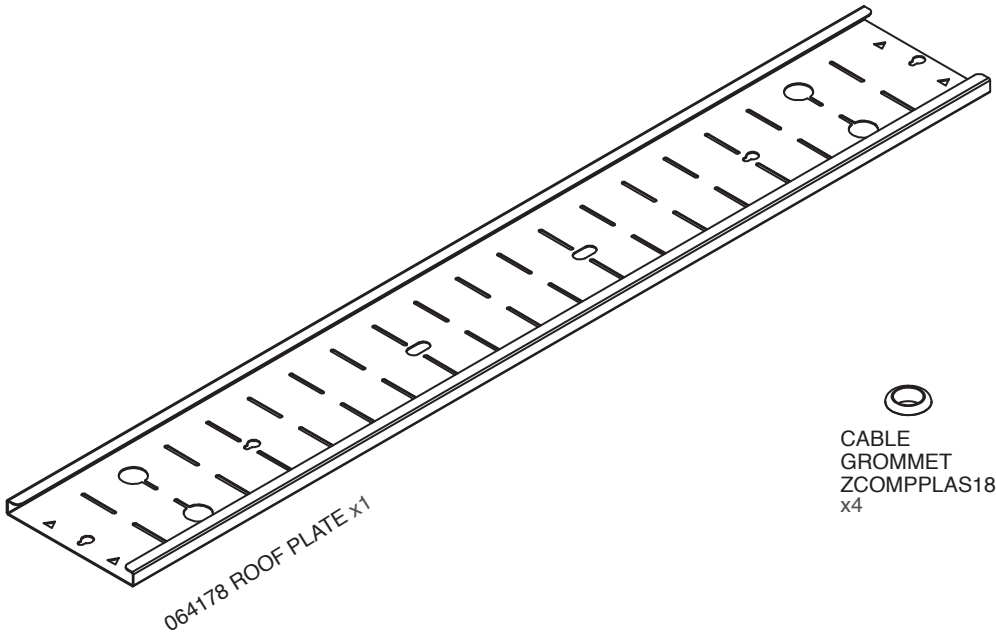

LIGHT GANTRY

COMPATIBILITY: Gladiator and Garrison Only.
CAPACITY: 1 per bay.

TOOLS REQUIRED
Power driver POSI-DRIV screwdriver.

CABLE
GROMMET
ZCOMPPLAS180
x4

1! FIT CABLE GROMMETS
ONTO THE ROOF PLATE

2! ALIGN ROOF PLATE TO CEILING, WITH THE ARROW
MARKERS POINTING TOWARDS THE FRONT OF THE SHED

3! PARTIALLY LOOSEN
4 ALIGNING SCREWS

4! HOOK THE ROOF PLATE KEYHOLES
OVER THE 4 LOOSEN SCREWS & RETIGHTEN