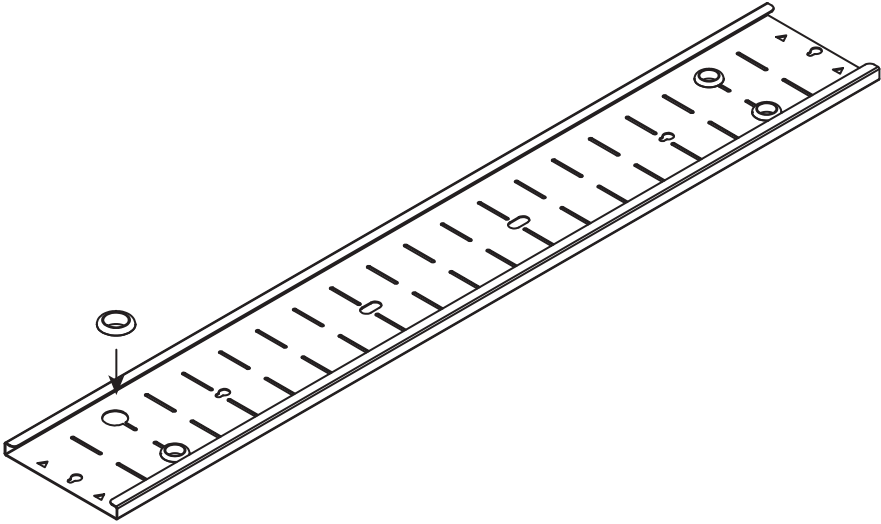

LIGHT GANTRY

COMPATIBILITY: Gladiator and Garrison Only.
CAPACITY: 1 per bay.

TOOLS REQUIRED
Power driver POSI-DRIV screwdriver.

CABLE
GROMMET
ZCOMPPLAS180
x4

1! FIT CABLE GROMMETS
ONTO THE ROOF PLATE

2! ALIGN ROOF PLATE TO CEILING, WITH THE ARROW
MARKERS POINTING TOWARDS THE FRONT OF THE SHED

3! PARTIALLY LOOSEN
4 ALIGNING SCREWS

4! HOOK THE ROOF PLATE KEYHOLES
OVER THE 4 LOOSEN SCREWS & RETIGHTEN