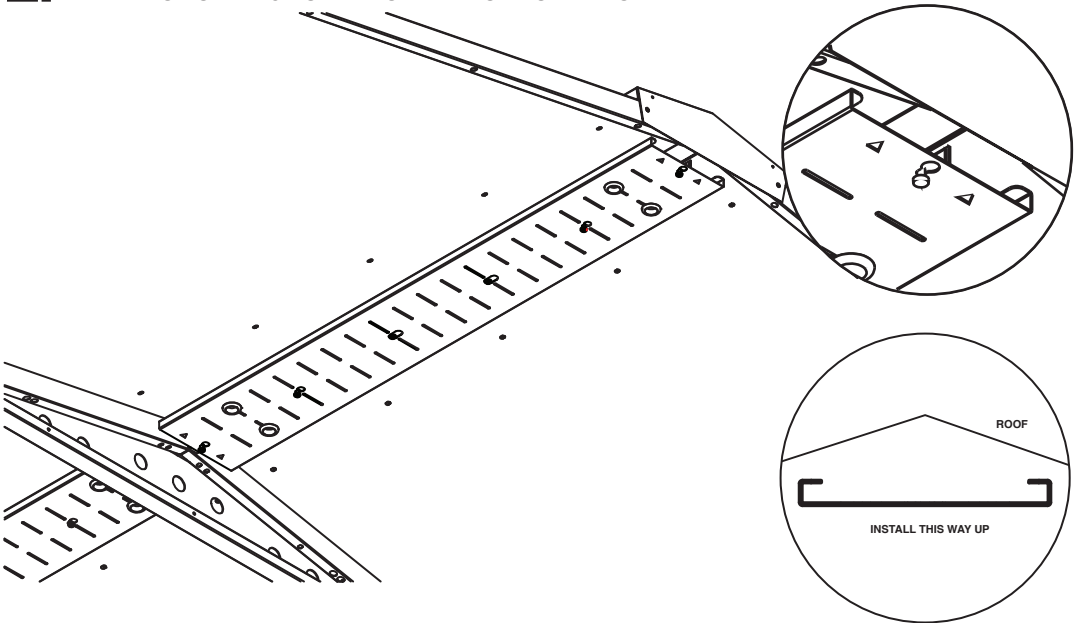

LIGHT GANTRY

COMPATIBILITY: Gladiator and Garrison Only.
CAPACITY: 1 per bay.

TOOLS REQUIRED
Power driver POSI-DRIV screwdriver.

CABLE
GROMMET
ZCOMPPLAS180
x4

1! FIT CABLE GROMMETS
ONTO THE ROOF PLATE

2! ALIGN ROOF PLATE TO CEILING, WITH THE ARROW
MARKERS POINTING TOWARDS THE FRONT OF THE SHED

3! PARTIALLY LOOSEN
4 ALIGNING SCREWS

4! HOOK THE ROOF PLATE KEYHOLES
OVER THE 4 LOOSEN SCREWS & RETIGHTEN